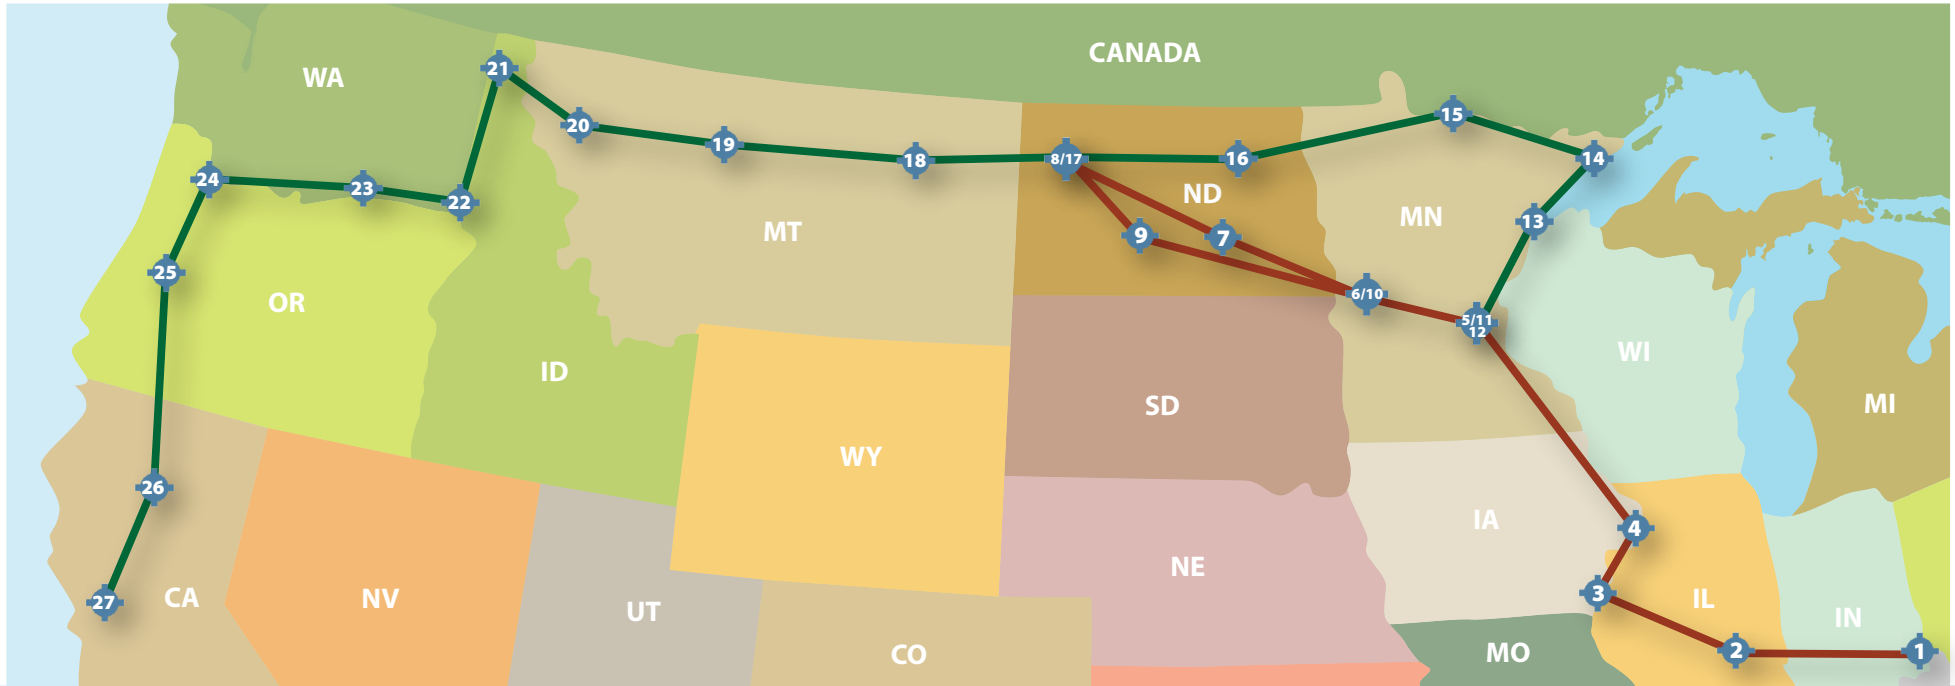

Rising Sun Seaplane Base (67IN) to Clear Lake, California

Taylorcraft BC-12D on Edo 1320 floats, N99662, Herb Lingl, 415.771.2555, herblingl.com

Fall 2023 (The route shown with Red Line —)

Date	ID	Location	City and State	Fuel
1	67IN	Rising Sun Indiana Seaplane Base	Rising Sun, IN	Ethanol free from hose
2		Lithia Springs Marina	Shelbyville, IL	Ethanol free marina fuel from hose
3		Bluff Harbor Marina	Burlington, IA	Ethanol free marina fuel from hose
4		Clinton Marina	Clinton, IA	Ethanol free marina fuel from hose
5	8Y4	Surfside Seaplane Base	Lino Lakes, MN	100LL from hose
6	Y63	Pride of the Prairie Seaplane Base	Elbow Lake, MN	100LL from hose
7		Private Lake in North Dakota	Medina, ND	Fuel from floats
8		Lund's Landing Marina and Lodge	Ray, ND	Ethanol free marina fuel from hose
9		Hoge Island Park Boat Ramp	Bismarck, ND	100LL in containers provided by Jeff Faught
10	Y63	Pride of the Prairie Seaplane Base	Elbow Lake, MN	100LL from hose
11	8Y4	Surfside Seaplane Base	Lino Lakes, MN	100LL from hose